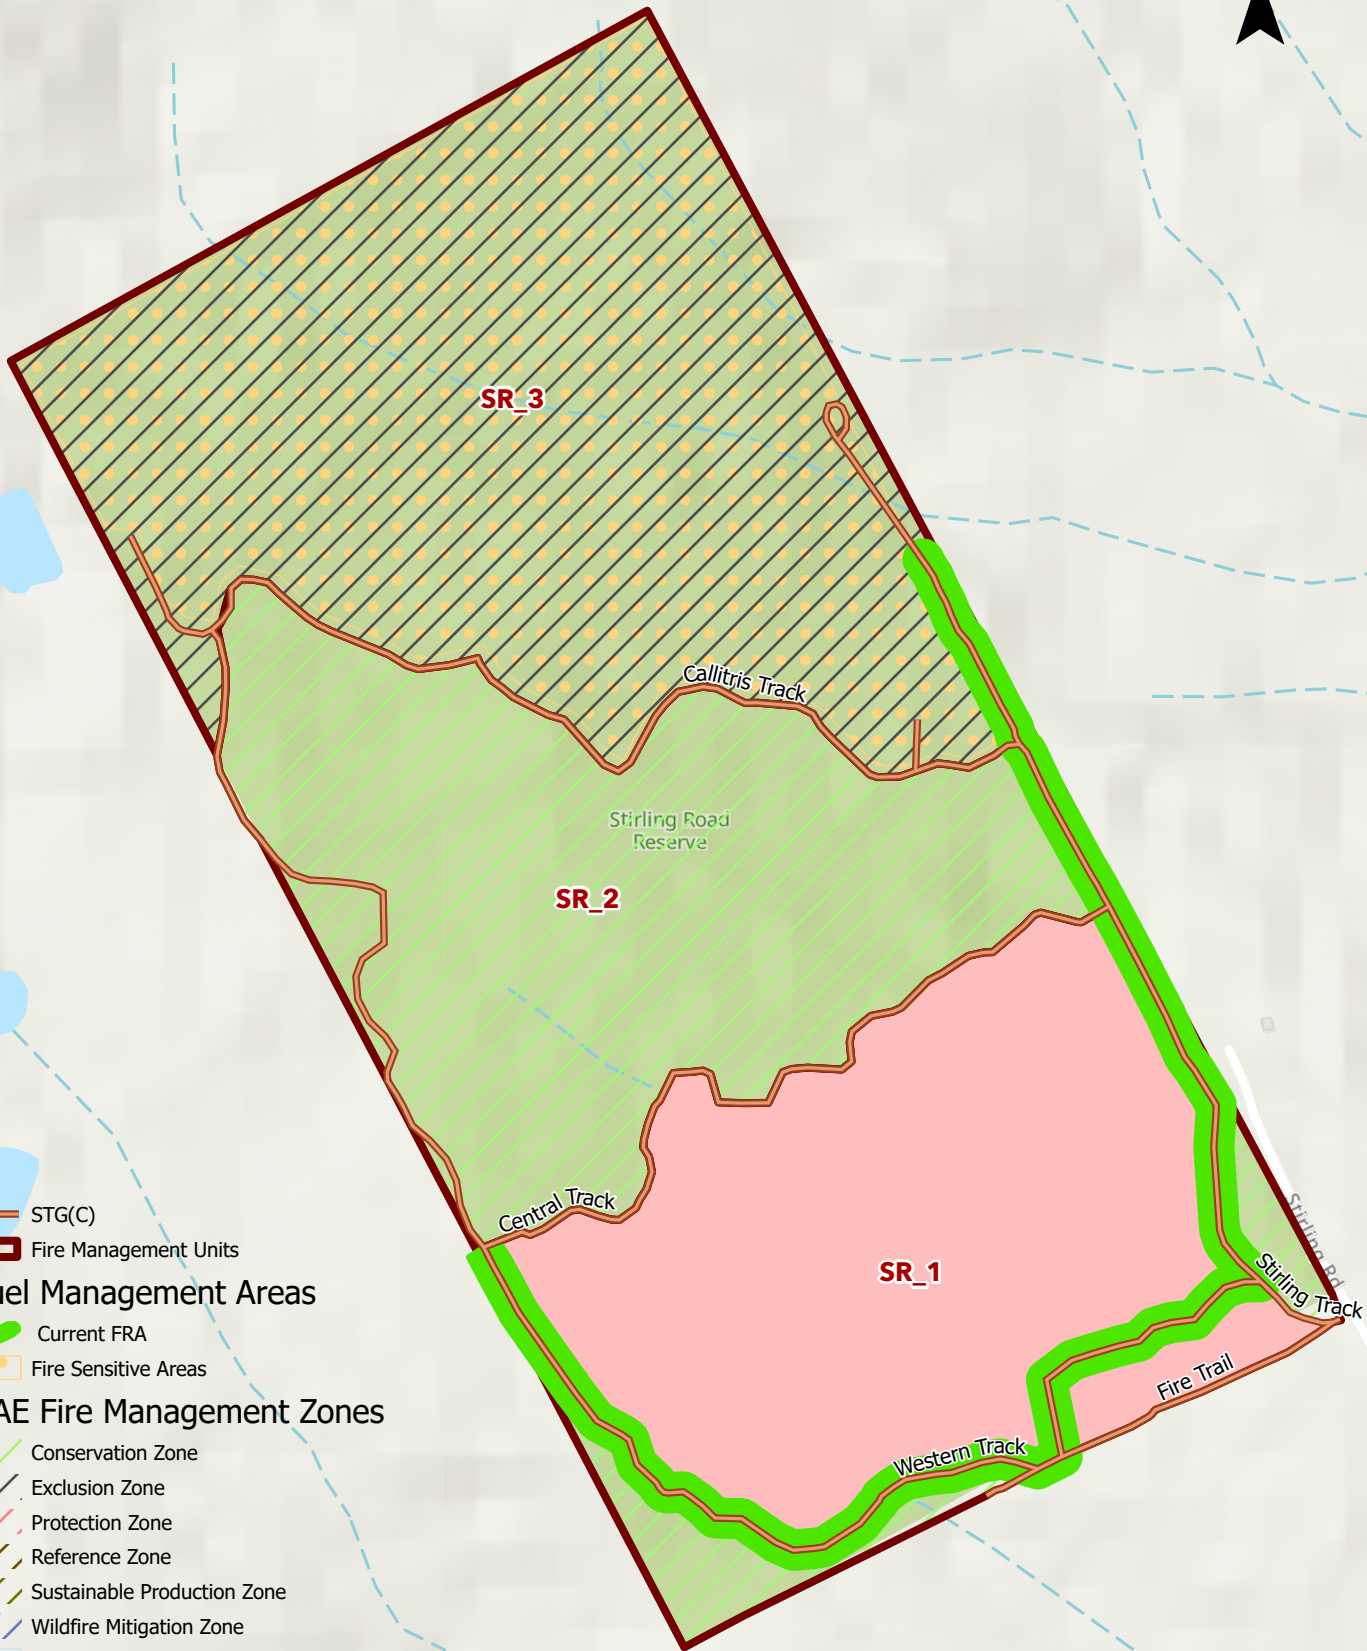

# Stirling Road Reserve

N

- STG(C)
- Fire Management Units

## Fuel Management Areas

- Current FRA
- Fire Sensitive Areas

## NAE Fire Management Zones

- Conservation Zone
- Exclusion Zone
- Protection Zone
- Reference Zone
- Sustainable Production Zone
- Wildfire Mitigation Zone

- 2018
- 2020
- 2021
- 2022
- 2023
- 2024
- 2025
- 2026